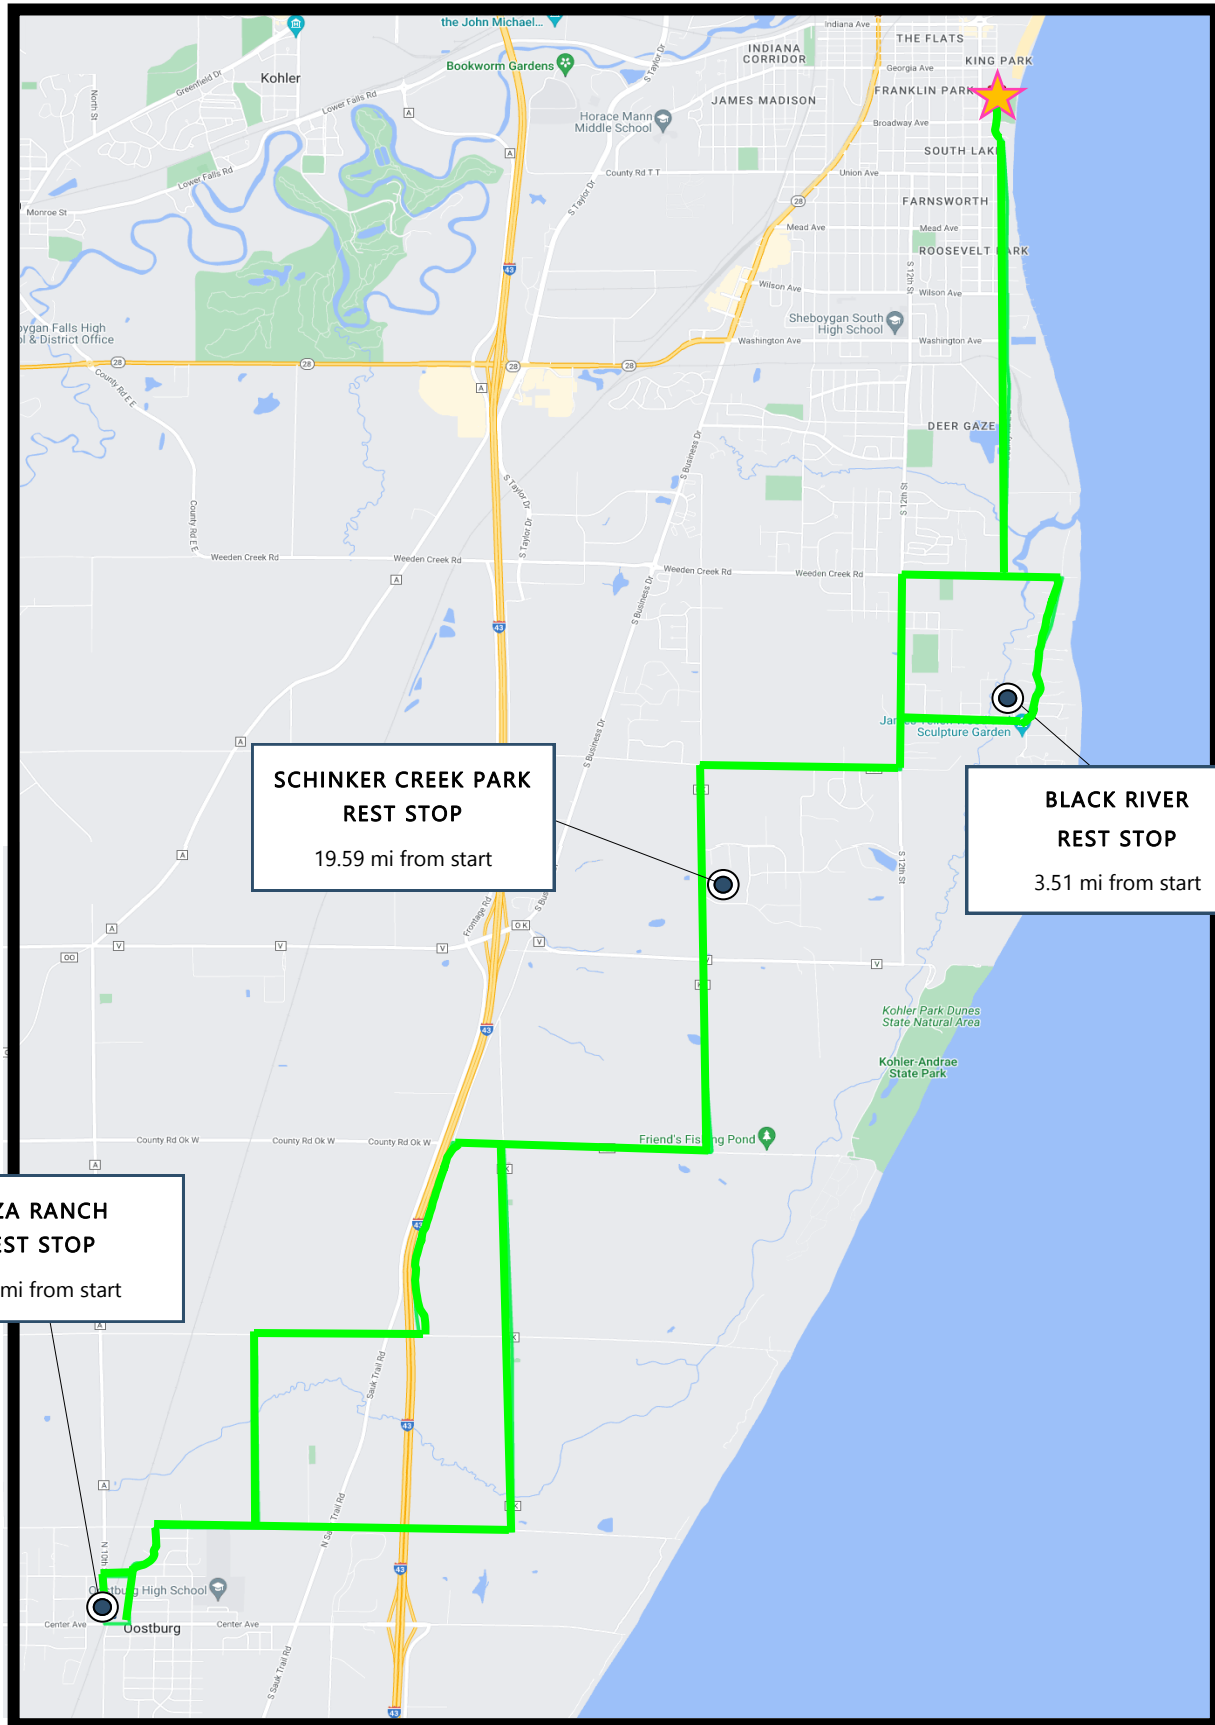

The Salvation Ride 25 Mile Route

The Salvation Ride 25 Mile Route

LINE	MILE MARKER	TURN	DIRECTION	INSTRUCTION	TRAVEL DISTANCE
1	0		S	Leaving King Park event site head South on S. 7 th Street following curve as it becomes Lakeshore Drive	0.15
2	0.15		S	Continue South on Lakeshore Drive	2.29
3	2.44	←	E	LEFT - EAST on Weeden Creek Road (Co Rd EE)	0.29
4	2.73	→	S	RIGHT - SOUTH on Evergreen Drive to Black River REST STOP	0.78
5	3.51	→	W	Leaving Rest Stop, take immediate RIGHT heading WEST on Indian Mound Road	0.62
6	4.13	←	S	LEFT - SOUTH on S 12 th Street	0.24
7	4.37	→	W	RIGHT- WEST on Stahl Road	1.01
8	5.38	←	S	LEFT - SOUTH on Moenning Road	2.01
9	7.39	→	W	RIGHT - WEST on Old Park Road which becomes Co Rd KK	1.02
10	8.41	←	S	At intersection with Middle Road follow Co Rd KK as it turns LEFT - SOUTH	2.01
11	10.42	→	W	RIGHT - WEST continuing on Co Rd KK (Town Line Road)	1.76
12	12.18	←	S	LEFT - SOUTH on N 8 th Street	0.19
13	12.37	→	S	Follow curve to the RIGHT continuing South onto Indiana Avenue	0.14
14	12.51		S	Continue South onto N 9 th Street	0.25
15	12.76	→	W	RIGHT - WEST on Center Avenue to Pizza Ranch REST STOP	0.11
16	12.87		W	Leaving Rest Stop, head West on Center Avenue	0.01
17	12.88	→	N	RIGHT - NORTH on Co Rd A (N. 10 th Street)	0.25
18	13.13	→	E	RIGHT - EAST on Wisconsin Avenue	0.13
19	13.26	←	N	LEFT - NORTH on Indiana Avenue	0.14
20	13.40		N	Continue North on N 8 th Street	0.19
21	13.59	→	E	RIGHT - EAST on Co Rd KK (Town Line Road)	0.50
22	14.09	←	N	LEFT - NORTH on Minderhaud Road	1.01
23	15.1	→	E	RIGHT - EAST on Wilson Lima Road	0.80
24	15.90	←	N	LEFT - NORTH on Sauk Trail Road	1.04
25	16.94	→	E	RIGHT - EAST on Old Park Road	1.27
26	18.21	←	N	LEFT - NORTH on Moenning Road (Co Rd KK)	0.82
27	19.52	→	E	RIGHT - EAST on Schinker Creek Road to Schinker Creek Park REST STOP	0.03
28	19.59		W	Leaving Rest Stop, head West on Schinker Creek Road	0.69
29	20.28	→	E	RIGHT - EAST on Stahl Road (CO Rd KK)	0.97
30	21.25	←	N	LEFT - NORTH on S 12 th Street	1.01
31	22.26	→	E	RIGHT - EAST on Weeden Creek Road	0.51
32	22.77	←	N	LEFT - NORTH on Lakeshore Drive	2.30
33	25.07		N	Continue NORTH as Lakeshore Drive becomes S 7 th Street	0.15
34	25.22		★	ARRIVE AT KING PARK EVENT SITE AND ENJOY LUNCH	★