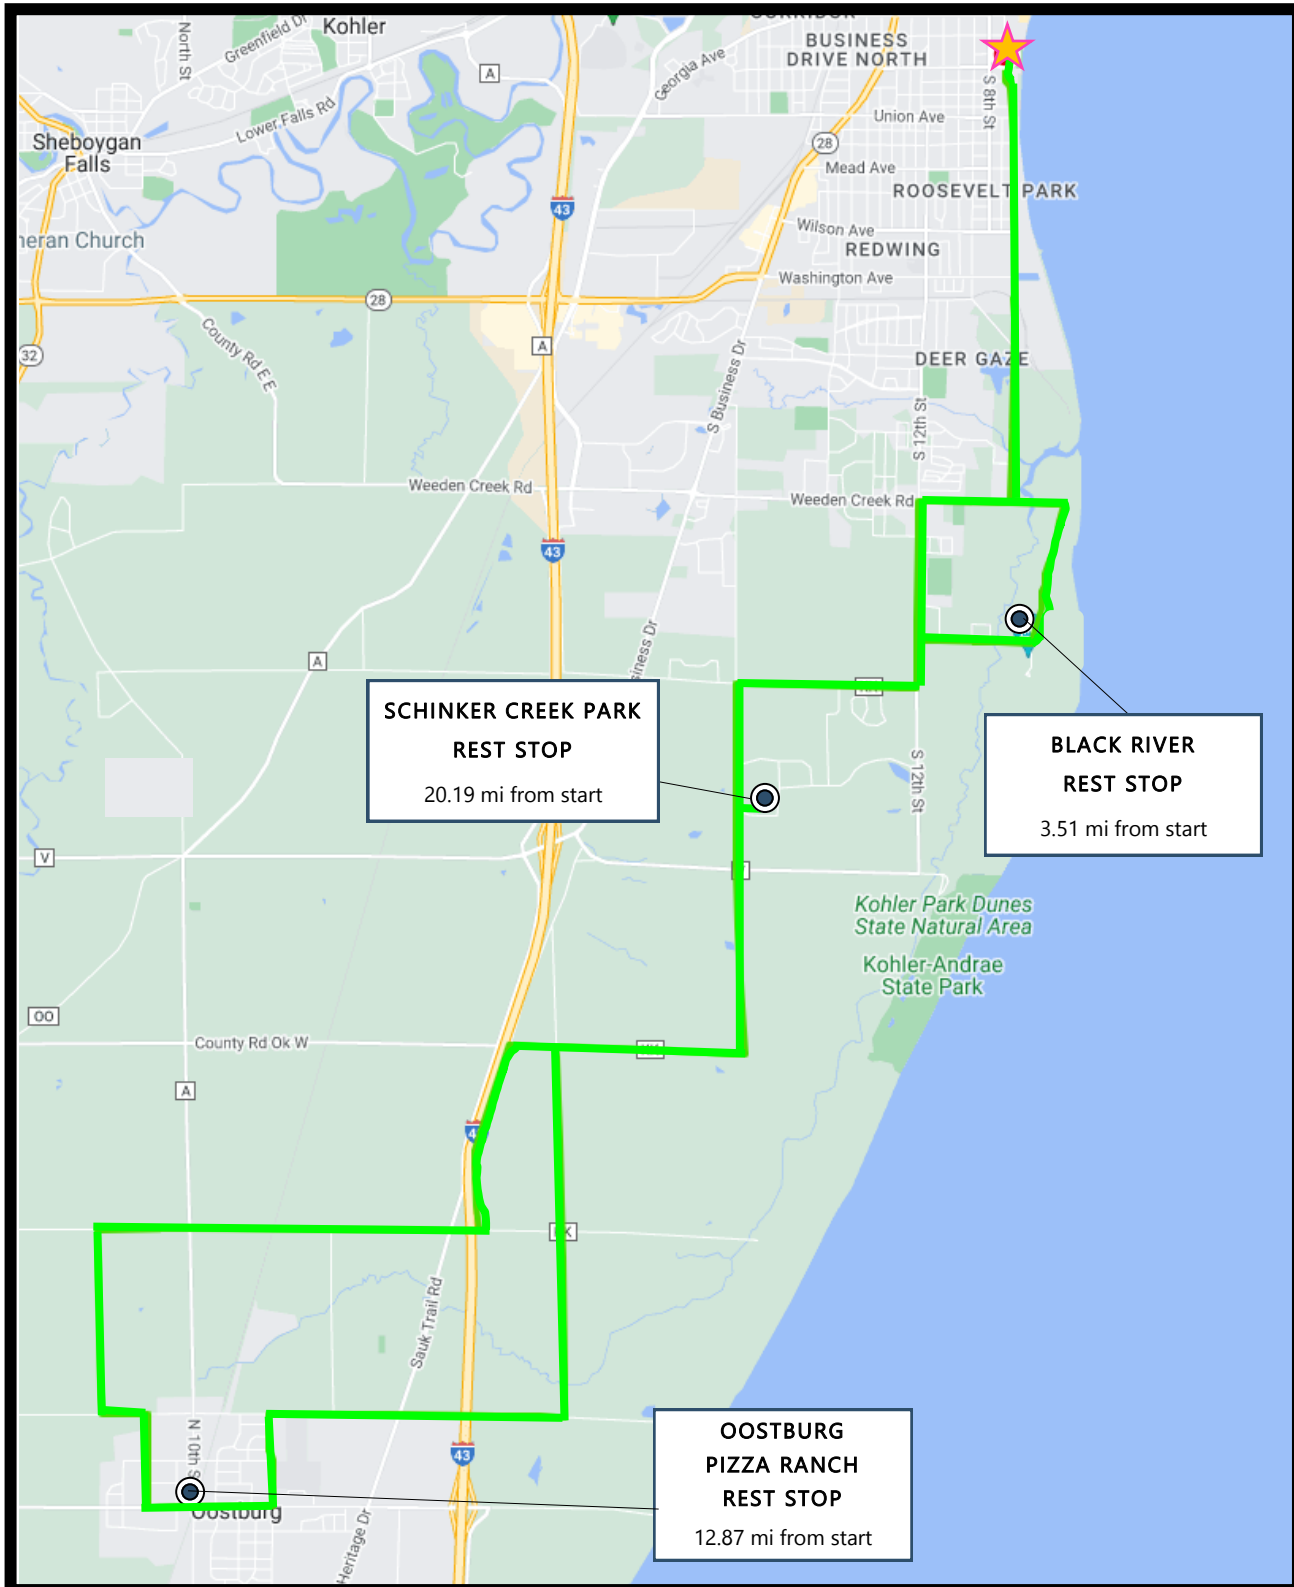

# The Salvation Ride 25 Mile Route