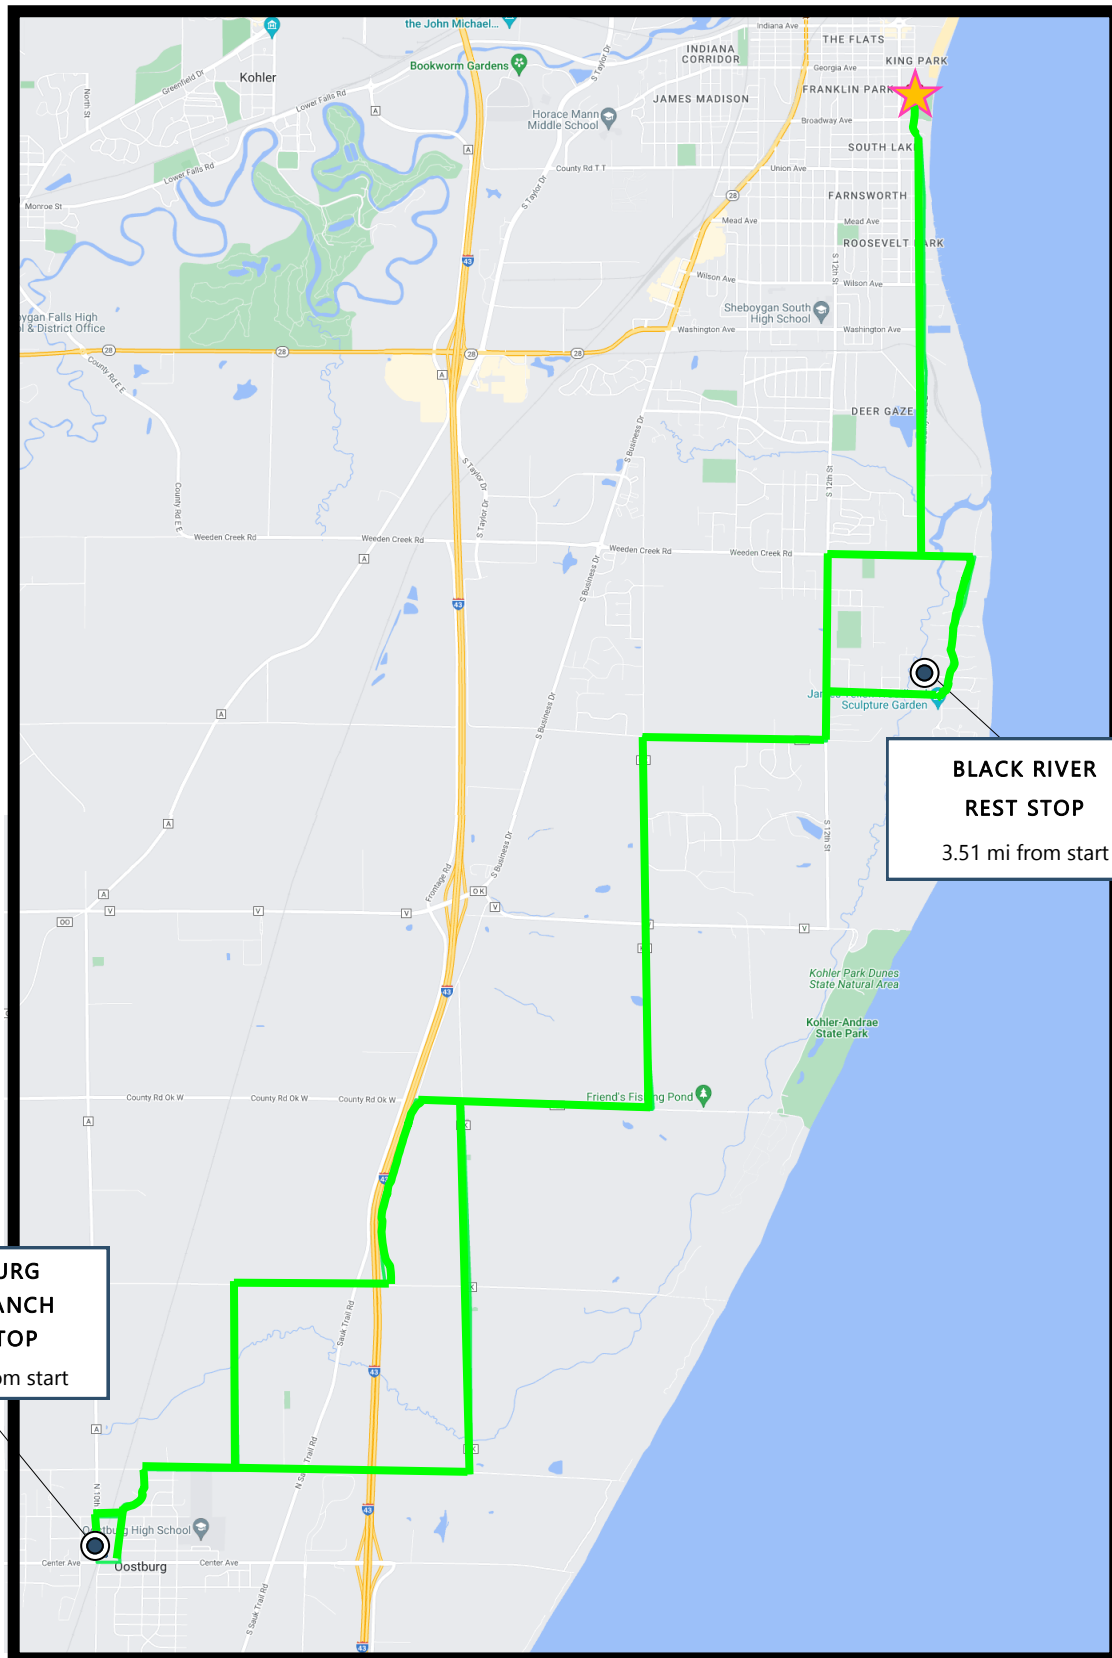

The Salvation Ride 25 Mile Route

**BLACK RIVER
REST STOP**
3.51 mi from start

**OOSTBURG
PIZZA RANCH
REST STOP**
12.87 mi from start

The Salvation Ride 25 Mile Route

LINE	MILE MARKER	TURN	DIRECTION	INSTRUCTION	TRAVEL DISTANCE
1	0		S	Leaving King Park event site head South on S. 7 th Street following curve as it becomes Lakeshore Drive	0.15
2	0.15		S	Continue South on Lakeshore Drive	2.29
3	2.44	←	E	LEFT - EAST on Weeden Creek Road (Co Rd EE)	0.29
4	2.73	→	S	RIGHT - SOUTH on Evergreen Drive to Black River REST STOP	0.78
5	3.51	→	W	Leaving Rest Stop, take immediate RIGHT heading WEST on Indian Mound Road	0.62
6	4.13	←	S	LEFT - SOUTH on S 12 th Street	0.24
7	4.37	→	W	RIGHT- WEST on Stahl Road	1.01
8	5.38	←	S	LEFT - SOUTH on Moenning Road	2.01
9	7.39	→	W	RIGHT - WEST on Old Park Road which becomes Co Rd KK	1.02
10	8.41	←	S	At intersection with Middle Road follow Co Rd KK as it turns LEFT - SOUTH	2.01
11	10.42	→	W	RIGHT - WEST continuing on Co Rd KK (Town Line Road)	1.76
12	12.18	←	S	LEFT - SOUTH on N 8 th Street	0.19
13	12.37	→	S	Follow curve to the RIGHT continuing South onto Indiana Avenue	0.14
14	12.51		S	Continue South onto N 9 th Street	0.25
15	12.76	→	W	RIGHT - WEST on Center Avenue to Pizza Ranch REST STOP	0.11
16	12.87		W	Leaving Rest Stop, head West on Center Avenue	0.01
17	12.88	→	N	RIGHT - NORTH on Co Rd A (N. 10 th Street)	0.25
18	13.13	→	E	RIGHT - EAST on Wisconsin Avenue	0.13
19	13.26	←	N	LEFT - NORTH on Indiana Avenue	0.14
20	13.40		N	Continue North on N 8 th Street	0.19
21	13.59	→	E	RIGHT - EAST on Co Rd KK (Town Line Road)	0.50
22	14.09	←	N	LEFT - NORTH on Minderhaud Road	1.01
23	15.1	→	E	RIGHT - EAST on Wilson Lima Road	0.80
24	15.90	←	N	LEFT - NORTH on Sauk Trail Road	1.04
25	16.94	→	E	RIGHT - EAST on Old Park Road	1.27
26	18.21	←	N	LEFT - NORTH on Moenning Road (Co Rd KK)	2.02
27	20.23	→	E	RIGHT - EAST on Stahl Road (CO Rd KK)	0.97
28	21.20	←	N	LEFT - NORTH on S 12 th Street	1.01
29	22.21	→	E	RIGHT - EAST on Weeden Creek Road	0.51
30	22.72	←	N	LEFT - NORTH on Lakeshore Drive	2.29
31	25.01		N	Continue NORTH as Lakeshore Drive becomes S 7 th Street	0.16
32	25.17		★	ARRIVE AT KING PARK EVENT SITE AND ENJOY LUNCH	★