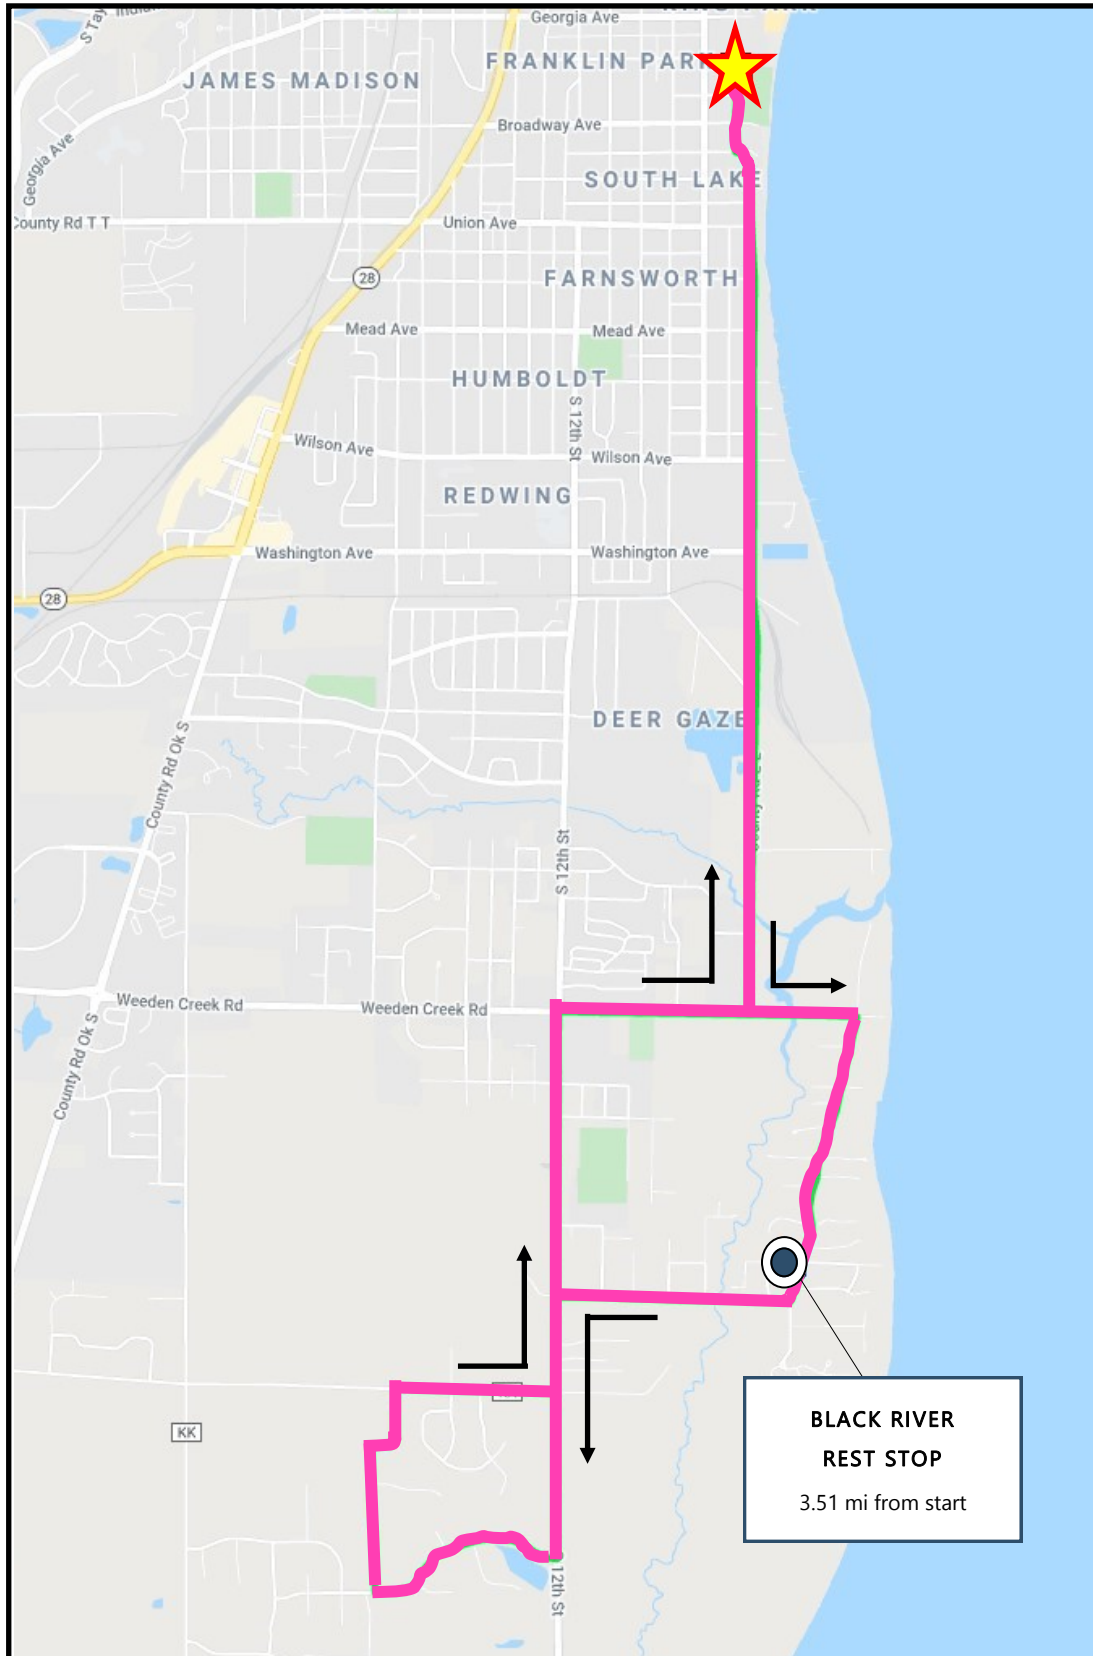

The Salvation Ride 10 Mile Route

The Salvation Ride 10 Mile Route

LINE	MILE MARKER	TURN	DIRECTION	INSTRUCTION	TRAVEL DISTANCE
1	0		S	Leaving King Park event site head South on S. 7 th Street following curve as it becomes Lakeshore Drive	0.15
2	0.15		S	Continue South on Lakeshore Drive	2.29
3	2.44	←	E	LEFT - EAST on Weeden Creek Road (Co Rd EE)	0.29
4	2.73	→	S	RIGHT - SOUTH on Evergreen Drive to Black River REST STOP	0.78
5	3.51	→	W	Leaving Rest Stop, take immediate RIGHT heading WEST on Indian Mound Road	0.62
6	4.13	←	S	LEFT - SOUTH on S 12 th Street	0.69
7	4.82	→	W	RIGHT - WEST on Terry Andrae Avenue	0.55
8	5.37	→	N	RIGHT - NORTH on S 18 th Street which becomes Garden Grove Drive	0.59
9	5.96	→	E	RIGHT - EAST on Stahl Road (Co Rd KK)	0.43
10	6.39	←	N	LEFT - NORTH on S. 12 th Street	1
11	7.39	→	E	RIGHT - EAST on Weeden Creek Road	0.5
12	7.89	←	N	LEFT - NORTH on Lakeshore Drive	2.3
13	10.19		N	Continue NORTH as Lakeshore Drive becomes S 7 th Street	0.15
14	10.34		★	ARRIVE AT KING PARK EVENT SITE AND ENJOY LUNCH	★