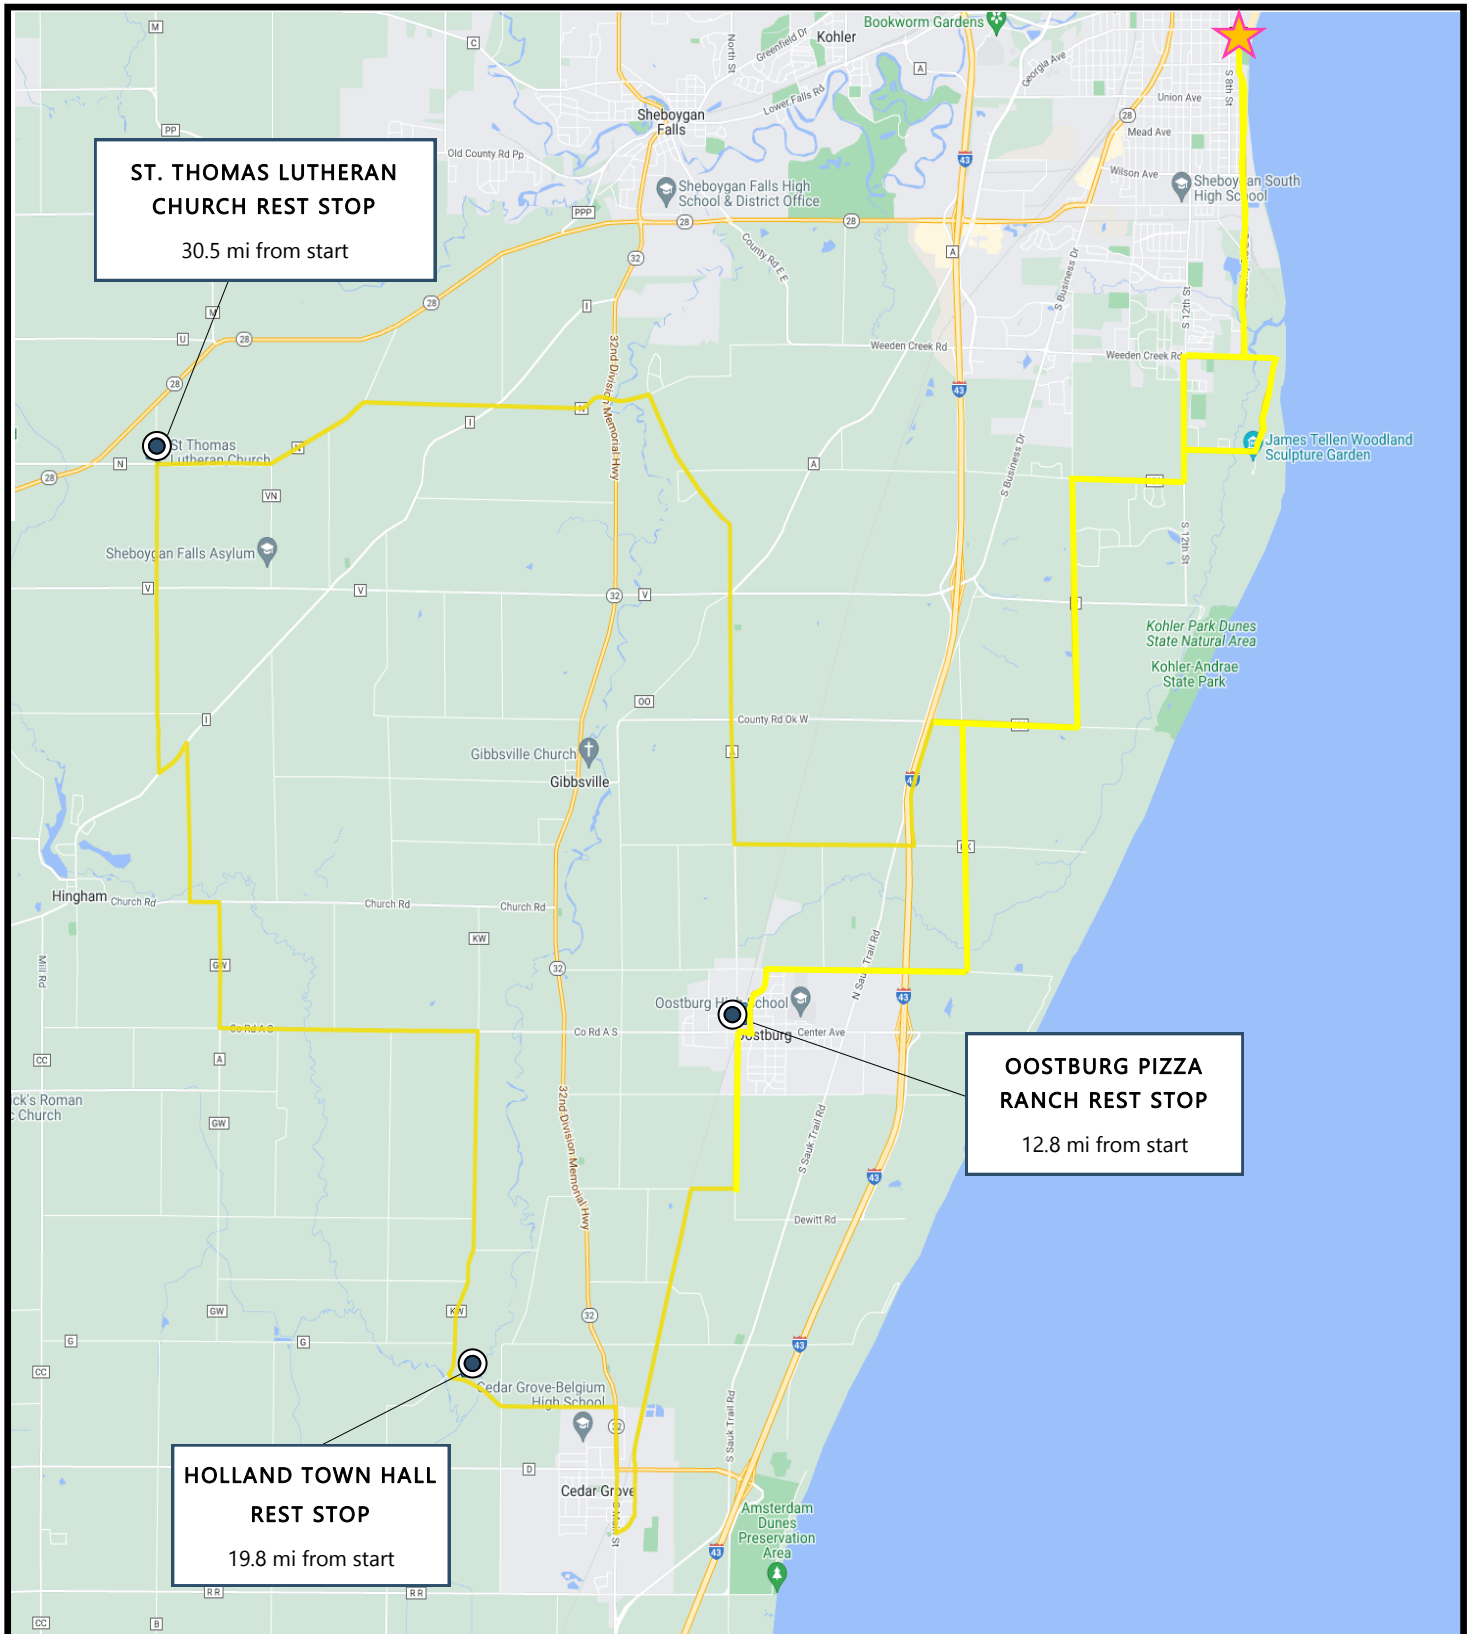

The Salvation Ride

July 9, 2022

50 Mile Route

	MILE MARKER	TURN	DIRECTION	INSTRUCTION	TRAVEL DISTANCE
1	0.00		S	Leaving King Park event site head South on S. 7 th Street following curve as it becomes Lakeshore Drive	0.15
2	0.15		S	Continue South on Lakeshore Drive	2.29
3	2.44	←	E	LEFT - EAST on Weeden Creek Road (Co Rd EE)	0.29
4	2.73	→	S	RIGHT - SOUTH on Evergreen Drive	0.79
5	3.52	→	W	RIGHT - WEST on Indian Mound Road	0.62
6	4.14	←	S	LEFT - SOUTH on S 12 th Street	0.23
7	4.37	→	W	RIGHT-WEST on Stahl Road	1.01
8	5.38	←	S	LEFT-SOUTH on Moenning Road	2.01
9	7.39	→	W	RIGHT - WEST on Old Park Road which becomes Co Rd KK	1.02
10	8.41	←	S	At intersection with Middle Road follow Co Rd KK as it turns LEFT - SOUTH	2.01
11	10.42	→	W	RIGHT - WEST continuing on Co Rd KK (Town Line Road)	1.76
12	12.18	←	S	LEFT - SOUTH on N 8 th Street	0.19
13	12.37	→	S	Follow curve to the RIGHT continue South onto Indiana Avenue	0.14
14	12.51		S	Continue South onto N 9 th Street	0.25
15	12.76	→	W	RIGHT - WEST on Center Avenue to Pizza Ranch REST STOP	0.11
16	12.87		S	Leaving Rest Stop, head South on S 10 th Street	0.56
17	13.43		S	Continue South onto DeWitt Road	0.71
18	14.14	→	W	RIGHT - WEST on Hoftiezer Road	0.38
19	14.52	←	S	LEFT - SOUTH on Interurban Trail	2.33
20	16.85		S	Continue SOUTH on S. Commerce Street	0.37
21	17.22	→	W	RIGHT - WEST on Cedar Avenue	0.01
22	17.23	←	S	LEFT - SOUTH on Interurban Trail	0.22
23	17.45	→	N	RIGHT - NORTH on N Main Street	1.01
24	18.46	←	W	LEFT - WEST on Co Rd G to Holland Town Hall REST STOP	1.33
25	19.79		W	Leaving Rest Stop, continue West on Co Rd G	0.22
26	20.01	→	N	RIGHT - NORTH on Co Rd KW	2.80
27	22.81	←	W	LEFT - WEST on Co Rd A	2.26
28	25.07	→	N	RIGHT - NORTH on Co Rd GW	1.02
29	26.09	←	W	LEFT - WEST on Church Road (Co Rd W)	0.26
30	26.35	←	N	LEFT - NORTH ON Camp Riverside Road	1.28
31	27.63	←	W	LEFT - WEST on Co Rd I	0.35
32	27.98	→	N	RIGHT - NORTH on Co Rd M to St. Thomas Lutheran Church REST STOP	2.48
33	30.46		E	Leaving Rest Stop, continue East on Co Rd N (Ourtown Road)	4.51
34	34.97	→	S	RIGHT - SOUTH on Van Treeck Trail	1.84
35	36.81	•	S	Continue South onto Co Rd A	2.02
36	38.83	←	E	LEFT - WEST on Wilson Lima Road	1.58
37	40.41	←	N	LEFT - NORTH on Sauk Trail Road	1.03
38	41.44	→	E	RIGHT - EAST on Old Park Road	1.27
39	42.71	←	N	LEFT - NORTH on Moenning Road (Co Rd KK)	2.01
40	44.72	→	E	RIGHT - EAST on Stahl Road (Co Rd KK)	0.98
41	45.70	←	N	LEFT - NORTH on S. 12th Street	1.01
42	46.71	→	E	RIGHT - EAST on Weeden Creek Road	0.51
43	47.22	←	N	LEFT - NORTH on Lakeshore Drive	2.29
44	49.51		N	Continue NORTH as Lakeshore Drive becomes S 7 th Street	0.16
45	49.67		★	ARRIVE AT KING PARK EVENT SITE AND ENJOY LUNCH	★