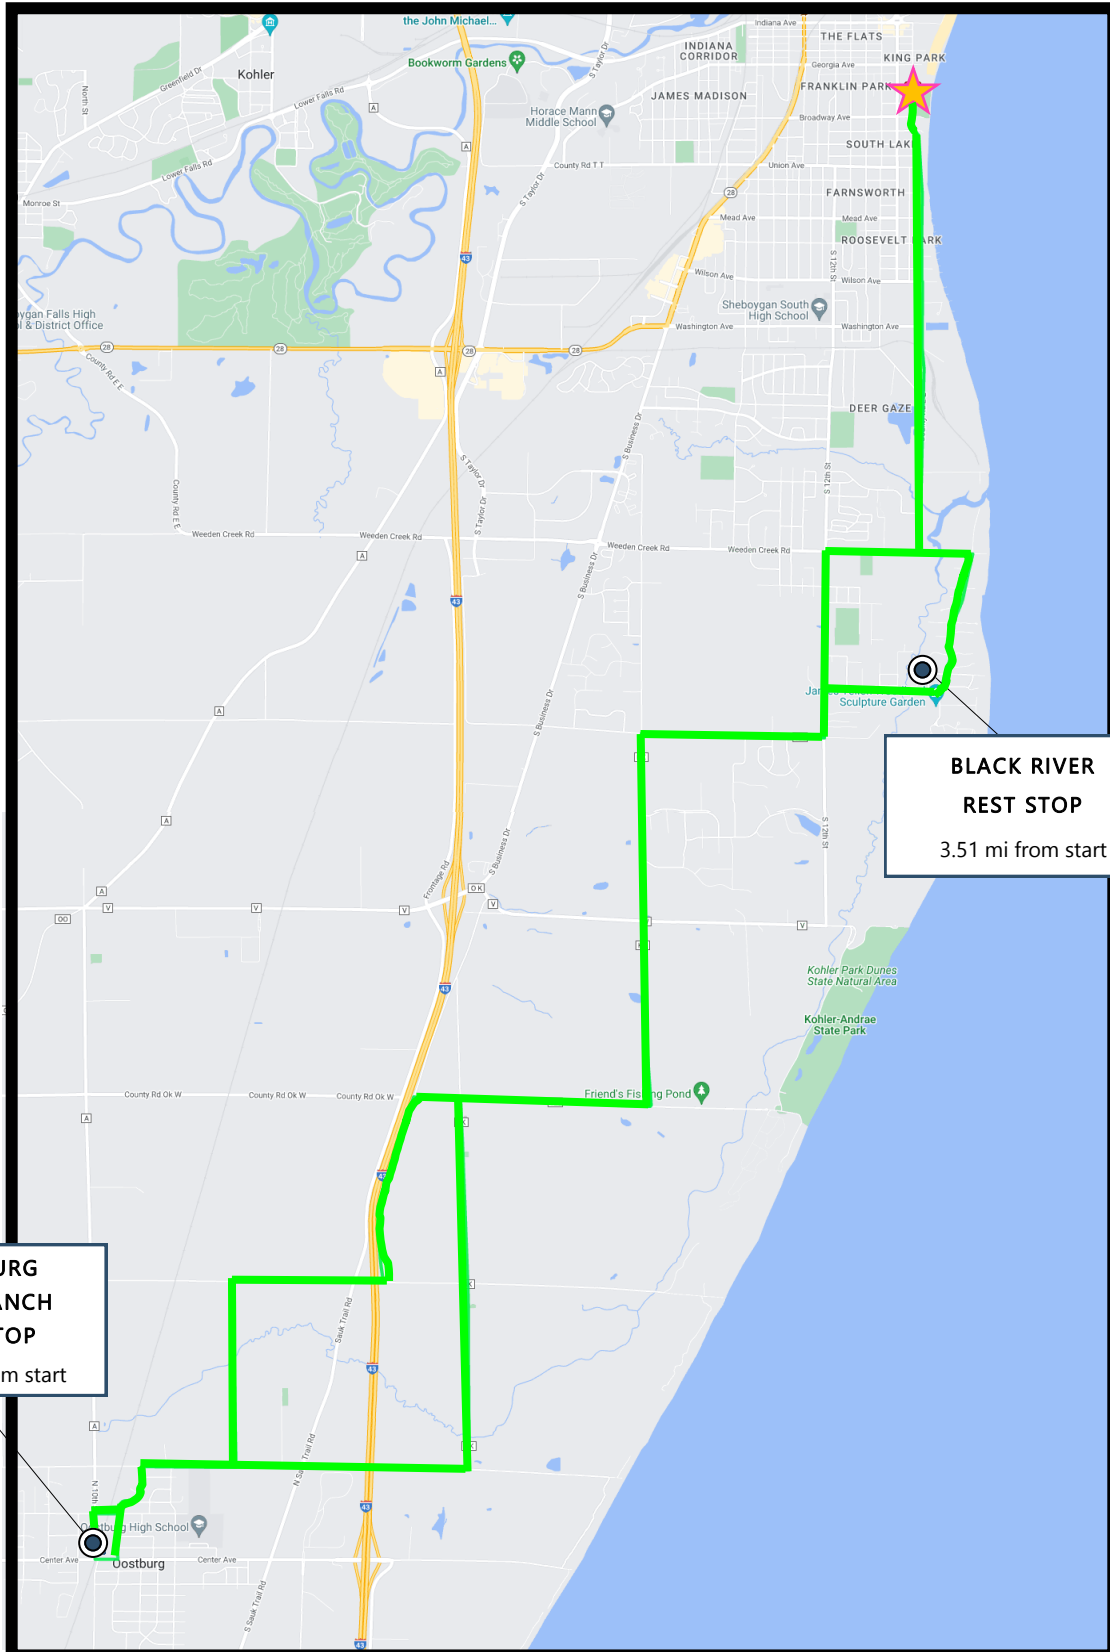

The Salvation Ride

July 9, 2022

25 Mile Route

**BLACK RIVER
REST STOP**
3.51 mi from start

**OOSTBURG
PIZZA RANCH
REST STOP**
12.87 mi from start

The Salvation Ride

July 9, 2022

25 Mile Route

LINE	MILE MARKER	TURN	DIRECTION	INSTRUCTION	TRAVEL DISTANCE
1	0		S	Leaving King Park event site head South on S. 7th Street following curve as it becomes Lakeshore Drive	0.15
2	0.15		S	Continue South on Lakeshore Drive	2.29
3	2.44	←	E	LEFT - EAST on Weeden Creek Road (Co Rd EE)	0.29
4	2.73	→	S	RIGHT - SOUTH on Evergreen Drive to Black River REST STOP	0.78
5	3.51	→	W	Leaving Rest Stop, take immediate RIGHT heading WEST on Indian Mound Road	0.62
6	4.13	←	S	LEFT - SOUTH on S 12th Street	0.24
7	4.37	→	W	RIGHT- WEST on Stahl Road	1.01
8	5.38	←	S	LEFT - SOUTH on Moenning Road	2.01
9	7.39	→	W	RIGHT - WEST on Old Park Road which becomes Co Rd KK	1.02
10	8.41	←	S	At intersection with Middle Road follow Co Rd KK as it turns LEFT - SOUTH	2.01
11	10.42	→	W	RIGHT - WEST continuing on Co Rd KK (Town Line Road)	1.76
12	12.18	←	S	LEFT - SOUTH on N 8th Street	0.19
13	12.37	→	S	Follow curve to the RIGHT continuing South onto Indiana Avenue	0.14
14	12.51		S	Continue South onto N 9th Street	0.25
15	12.76	→	W	RIGHT - WEST on Center Avenue to Pizza Ranch REST STOP	0.11
16	12.87		W	Leaving Rest Stop, head West on Center Avenue	0.01
17	12.88	→	N	RIGHT - NORTH on Co Rd A (N. 10th Street)	0.25
18	13.13	→	E	RIGHT - EAST on Wisconsin Avenue	0.13
19	13.26	←	N	LEFT - NORTH on Indiana Avenue	0.14
20	13.40		N	Continue North on N 8th Street	0.19
21	13.59	→	E	RIGHT - EAST on Co Rd KK (Town Line Road)	0.50
22	14.09	←	N	LEFT - NORTH on Minderhaud Road	1.01
23	15.1	→	E	RIGHT - EAST on Wilson Lima Road	0.80
24	15.90	←	N	LEFT - NORTH on Sauk Trail Road	1.04
25	16.94	→	E	RIGHT - EAST on Old Park Road	1.27
26	18.21	←	N	LEFT - NORTH on Moenning Road (Co Rd KK)	2.02
27	20.23	→	E	RIGHT - EAST on Stahl Road (CO Rd KK)	0.97
28	21.20	←	N	LEFT - NORTH on S 12th Street	1.01
29	22.21	→	E	RIGHT - EAST on Weeden Creek Road	0.51
30	22.72	←	N	LEFT - NORTH on Lakeshore Drive	2.29
31	25.01		N	Continue NORTH as Lakeshore Drive becomes S 7th Street	0.16
32	25.17		★	ARRIVE AT KING PARK EVENT SITE AND ENJOY LUNCH	★