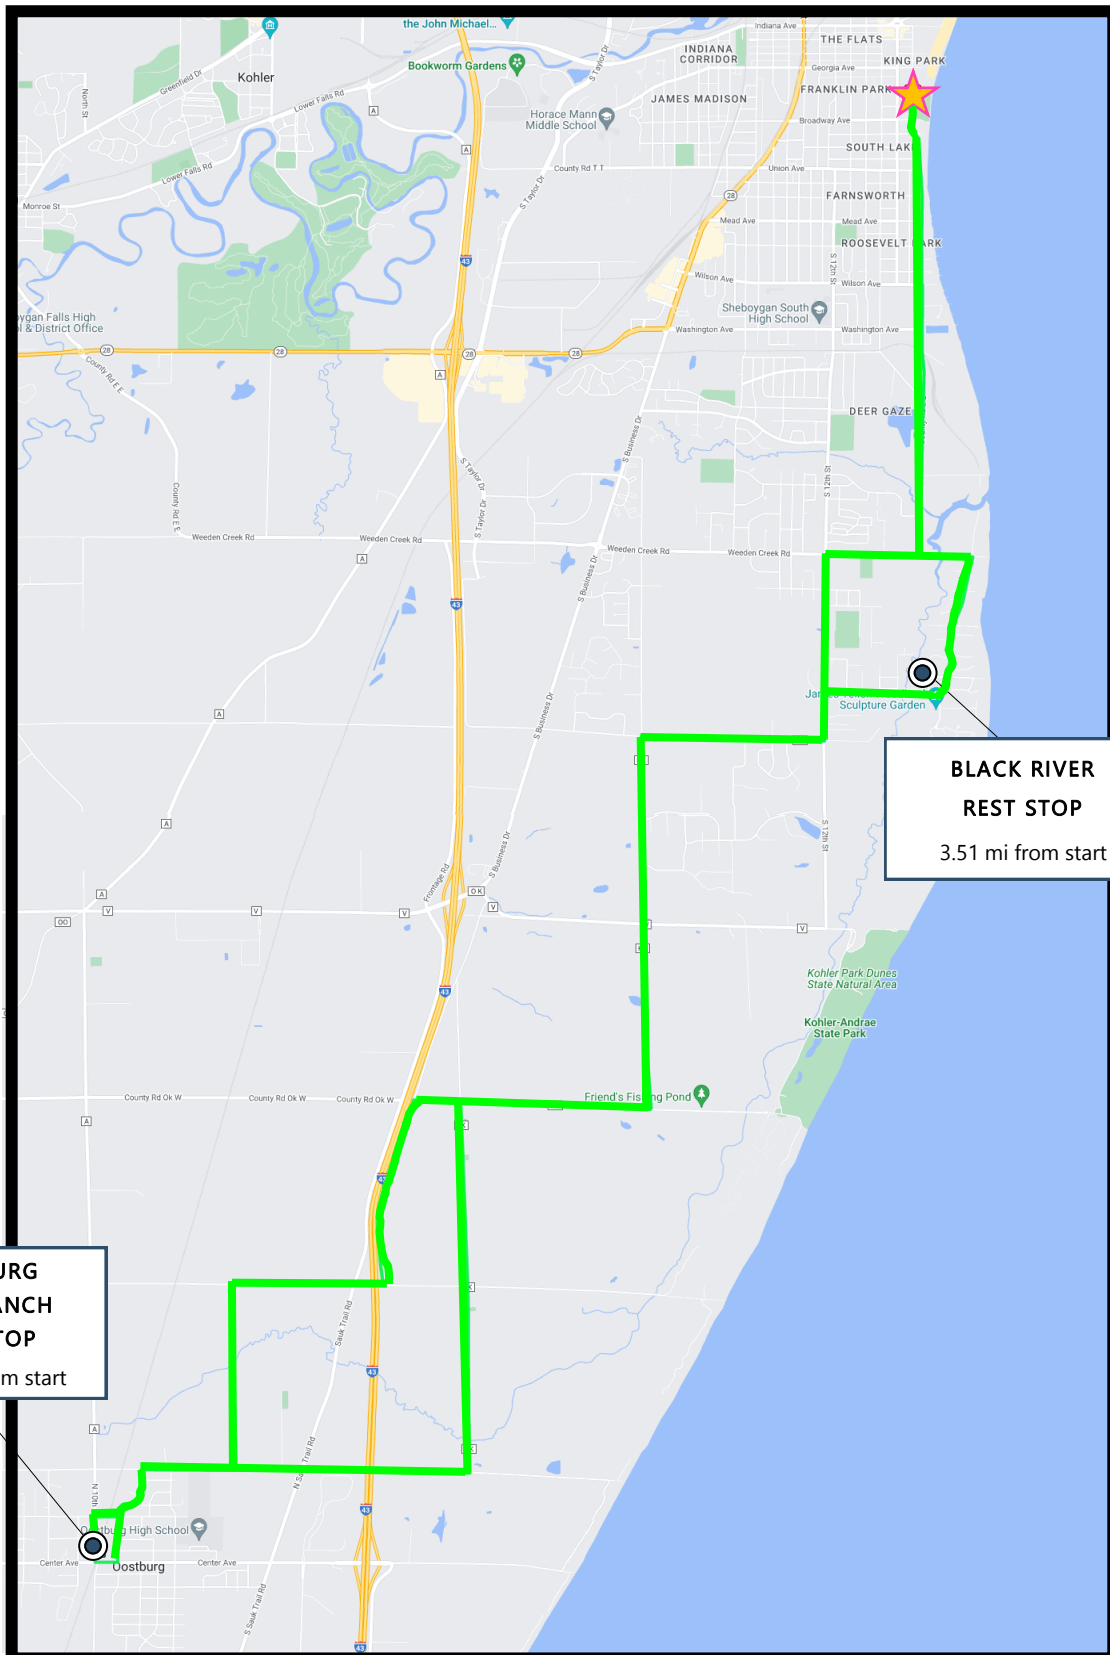

The Salvation Ride

July 9, 2022

25 Mile Route

**BLACK RIVER
REST STOP**
3.51 mi from start

**OOSTBURG
PIZZA RANCH
REST STOP**
12.87 mi from start

The Salvation Ride

July 9, 2022

25 Mile Route

LINE	MILE MARKER	TURN	DIRECTION	INSTRUCTION	TRAVEL DISTANCE
1	0		S	Leaving King Park event site head South on S. 7th Street following curve as it becomes Lakeshore Drive	0.15
2	0.15		S	Continue South on Lakeshore Drive	2.29
3	2.44	←	E	LEFT - EAST on Weeden Creek Road (Co Rd EE)	0.29
4	2.73	→	S	RIGHT - SOUTH on Evergreen Drive to Black River REST STOP	0.78
5	3.51	→	W	Leaving Rest Stop, take immediate RIGHT heading WEST on Indian Mound Road	0.62
6	4.13	←	S	LEFT - SOUTH on S 12th Street	0.24
7	4.37	→	W	RIGHT- WEST on Stahl Road	1.01
8	5.38	←	S	LEFT - SOUTH on Moenning Road	2.01
9	7.39	→	W	RIGHT - WEST on Old Park Road which becomes Co Rd KK	1.02
10	8.41	←	S	At intersection with Middle Road follow Co Rd KK as it turns LEFT - SOUTH	2.01
11	10.42	→	W	RIGHT - WEST continuing on Co Rd KK (Town Line Road)	1.76
12	12.18	←	S	LEFT - SOUTH on N 8th Street	0.19
13	12.37	→	S	Follow curve to the RIGHT continuing South onto Indiana Avenue	0.14
14	12.51		S	Continue South onto N 9th Street	0.25
15	12.76	→	W	RIGHT - WEST on Center Avenue to Pizza Ranch REST STOP	0.11
16	12.87		W	Leaving Rest Stop, head West on Center Avenue	0.01
17	12.88	→	N	RIGHT - NORTH on Co Rd A (N. 10th Street)	0.25
18	13.13	→	E	RIGHT - EAST on Wisconsin Avenue	0.13
19	13.26	←	N	LEFT - NORTH on Indiana Avenue	0.14
20	13.40		N	Continue North on N 8th Street	0.19
21	13.59	→	E	RIGHT - EAST on Co Rd KK (Town Line Road)	0.50
22	14.09	←	N	LEFT - NORTH on Minderhaud Road	1.01
23	15.1	→	E	RIGHT - EAST on Wilson Lima Road	0.80
24	15.90	←	N	LEFT - NORTH on Sauk Trail Road	1.04
25	16.94	→	E	RIGHT - EAST on Old Park Road	1.27
26	18.21	←	N	LEFT - NORTH on Moenning Road (Co Rd KK)	2.02
27	20.23	→	E	RIGHT - EAST on Stahl Road (CO Rd KK)	0.97
28	21.20	←	N	LEFT - NORTH on S 12th Street	1.01
29	22.21	→	E	RIGHT - EAST on Weeden Creek Road	0.51
30	22.72	←	N	LEFT - NORTH on Lakeshore Drive	2.29
31	25.01		N	Continue NORTH as Lakeshore Drive becomes S 7th Street	0.16
32	25.17		★	ARRIVE AT KING PARK EVENT SITE AND ENJOY LUNCH	★