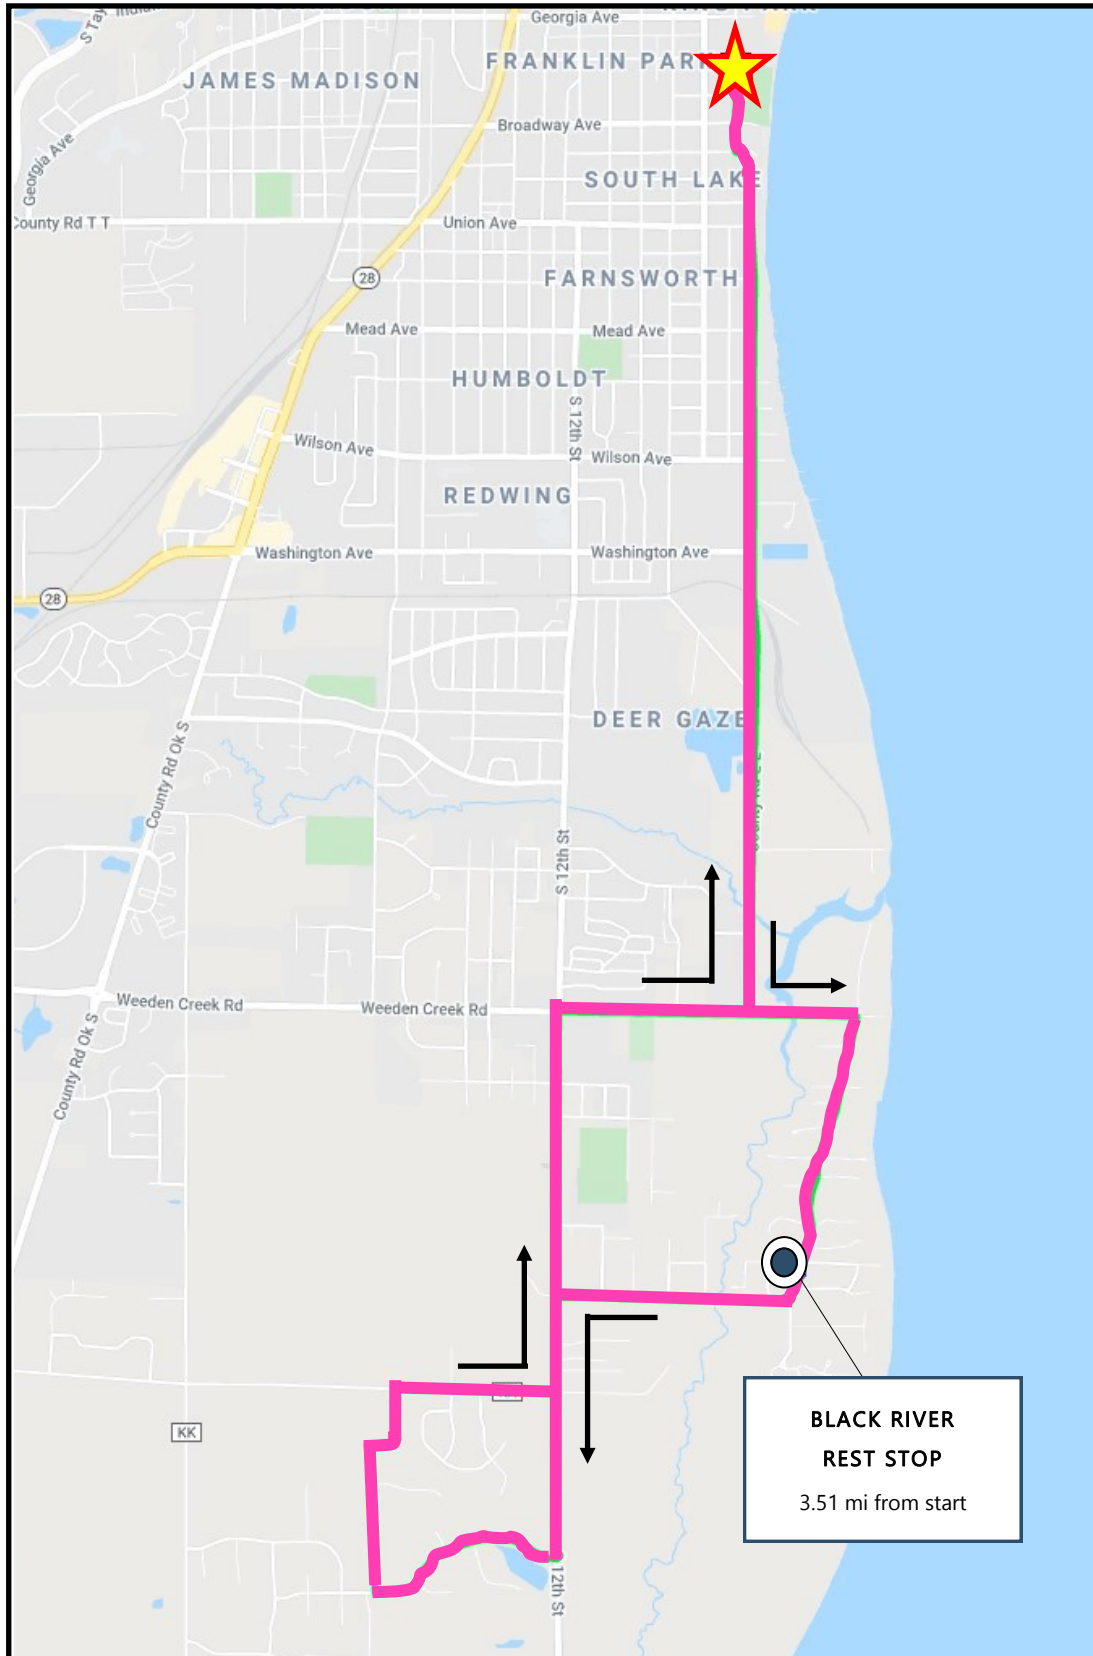

The Salvation Ride

July 9, 2022

10 Mile Route

The Salvation Ride

July 9, 2022

10 Mile Route

LINE	MILE MARKER	TURN	DIRECTION	INSTRUCTION	TRAVEL DISTANCE
1	0		S	Leaving King Park event site head South on S. 7 th Street following curve as it becomes Lakeshore Drive	0.15
2	0.15		S	Continue South on Lakeshore Drive	2.29
3	2.44	←	E	LEFT - EAST on Weeden Creek Road (Co Rd EE)	0.29
4	2.73	→	S	RIGHT - SOUTH on Evergreen Drive to Black River REST STOP	0.78
5	3.51	→	W	Leaving Rest Stop, take immediate RIGHT heading WEST on Indian Mound Road	0.62
6	4.13	←	S	LEFT - SOUTH on S 12 th Street	0.69
7	4.82	→	W	RIGHT - WEST on Terry Andrae Avenue	0.55
8	5.37	→	N	RIGHT - NORTH on S 18 th Street which becomes Garden Grove Drive	0.59
9	5.96	→	E	RIGHT - EAST on Stahl Road (Co Rd KK)	0.43
10	6.39	←	N	LEFT - NORTH on S. 12 th Street	1
11	7.39	→	E	RIGHT - EAST on Weeden Creek Road	0.5
12	7.89	←	N	LEFT - NORTH on Lakeshore Drive	2.3
13	10.19		N	Continue NORTH as Lakeshore Drive becomes S 7 th Street	0.15
14	10.34		★	ARRIVE AT KING PARK EVENT SITE AND ENJOY LUNCH	★